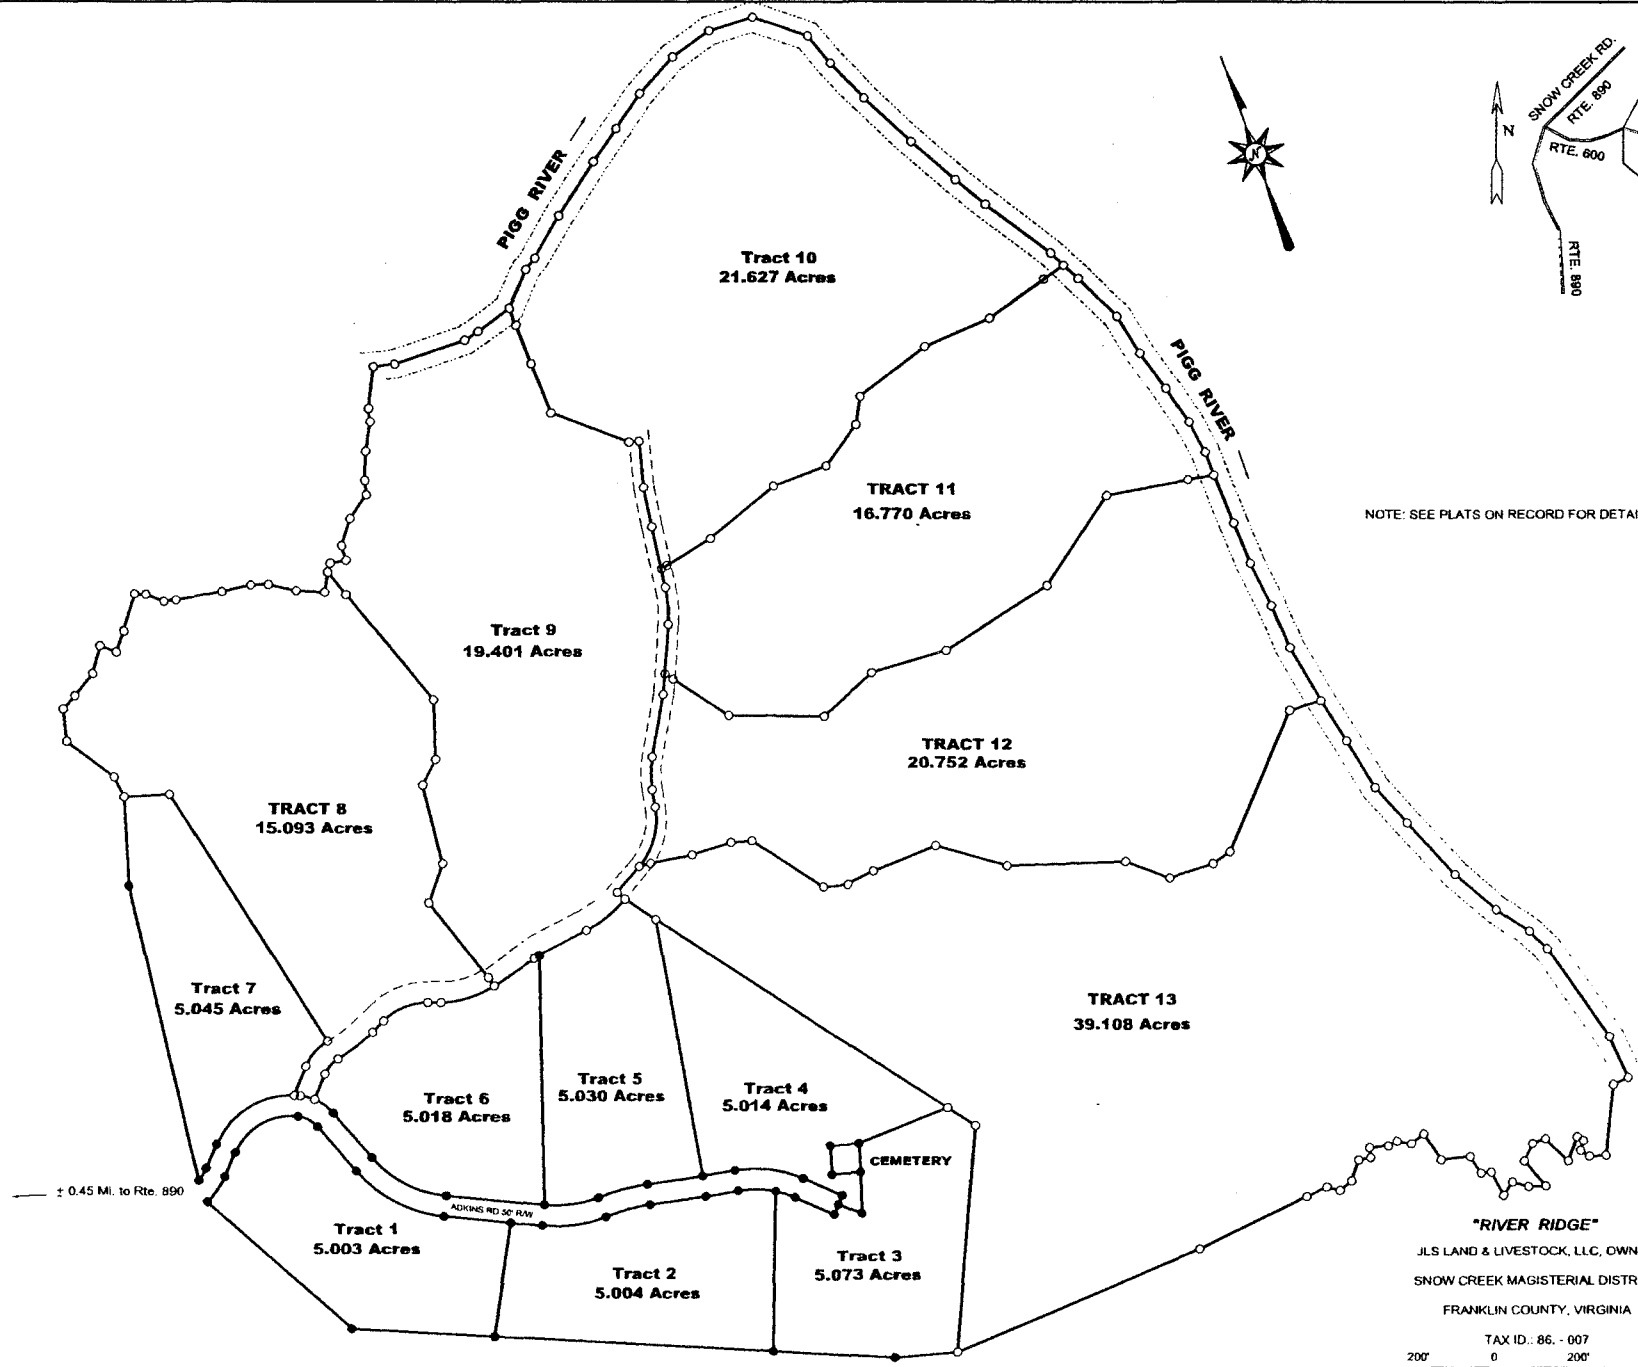

NOTE: SEE PLATS ON RECORD FOR DETAILS OF PARCELS

± 0.45 Mi. to Rte. 890

Tract 10
21.627 Acres

TRACT 11
16.770 Acres

Tract 9
19.401 Acres

TRACT 12
20.752 Acres

TRACT 8
15.093 Acres

TRACT 13
39.108 Acres

Tract 7
5.045 Acres

Tract 5
5.030 Acres

Tract 4
5.014 Acres

Tract 6
5.018 Acres

CEMETERY

Tract 1
5.003 Acres

Tract 2
5.004 Acres

Tract 3
5.073 Acres

"RIVER RIDGE"
JLS LAND & LIVESTOCK, LLC, OWNER
SNOW CREEK MAGISTERIAL DISTRICT
FRANKLIN COUNTY, VIRGINIA